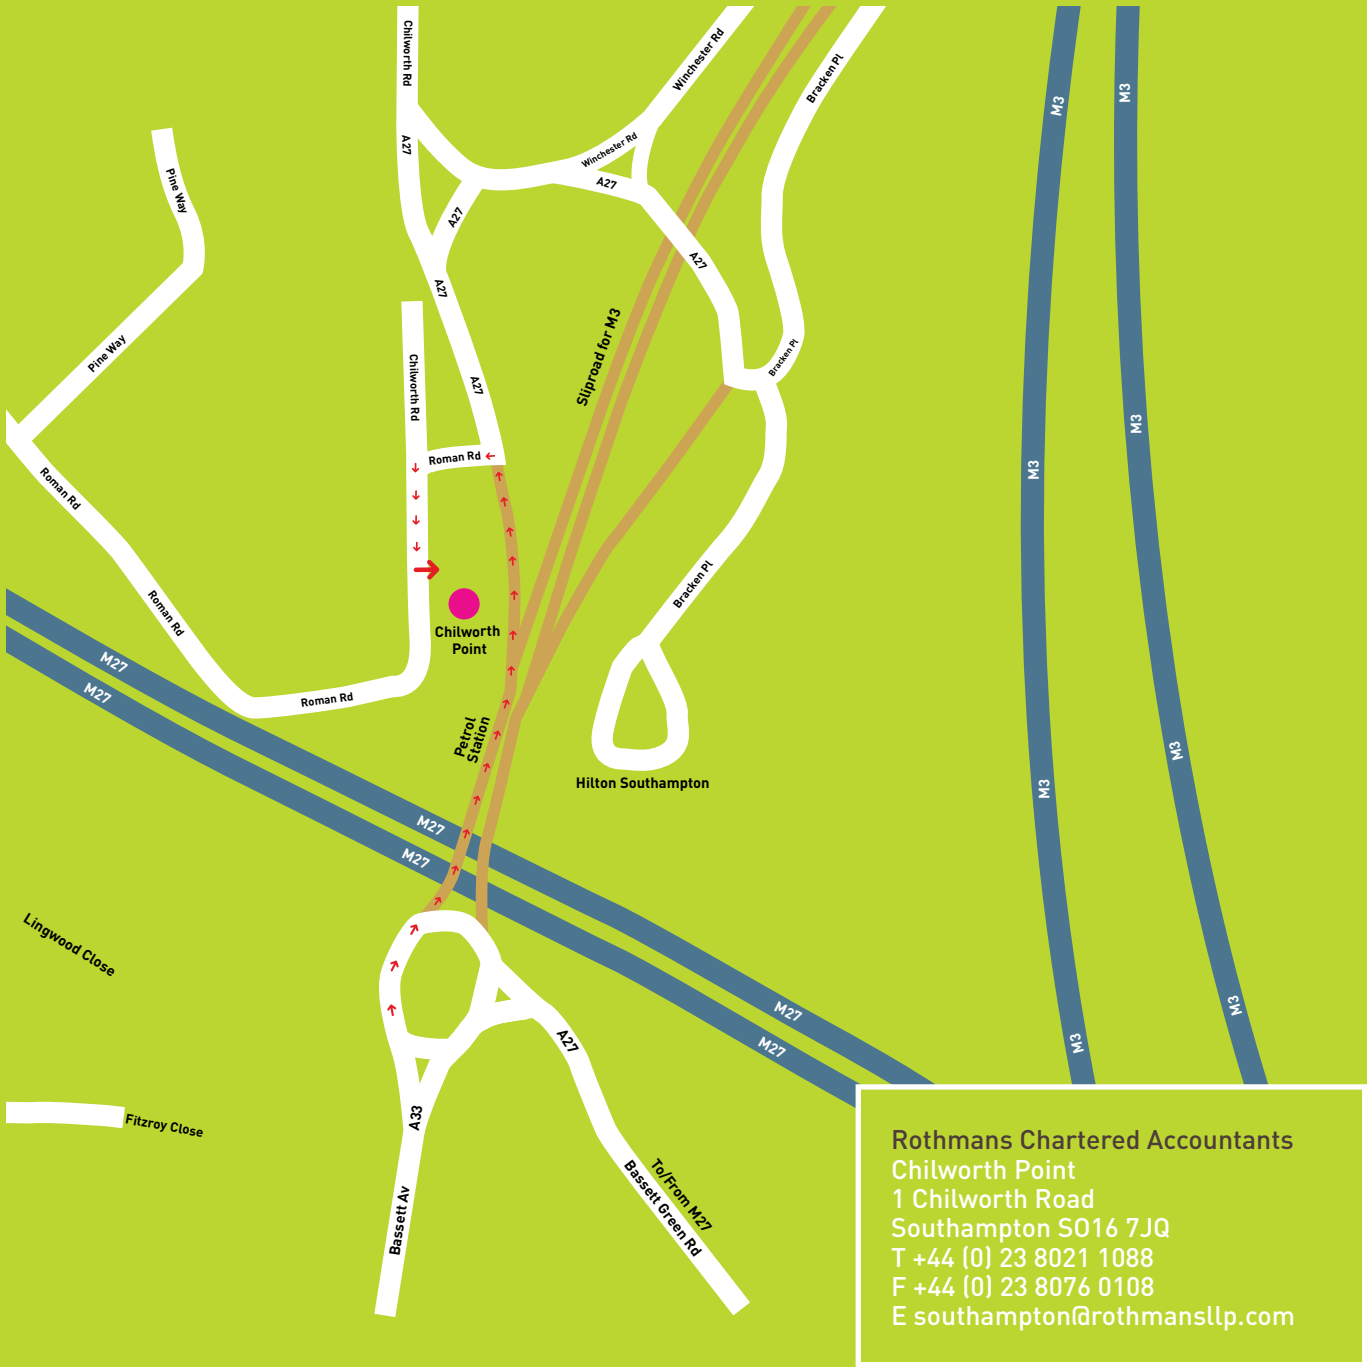

Rothmans Chartered Accountants
Chilworth Point
1 Chilworth Road
Southampton SO16 7JQ
T +44 (0) 23 8021 1088
F +44 (0) 23 8076 0108
E southampton@rothmansllp.com