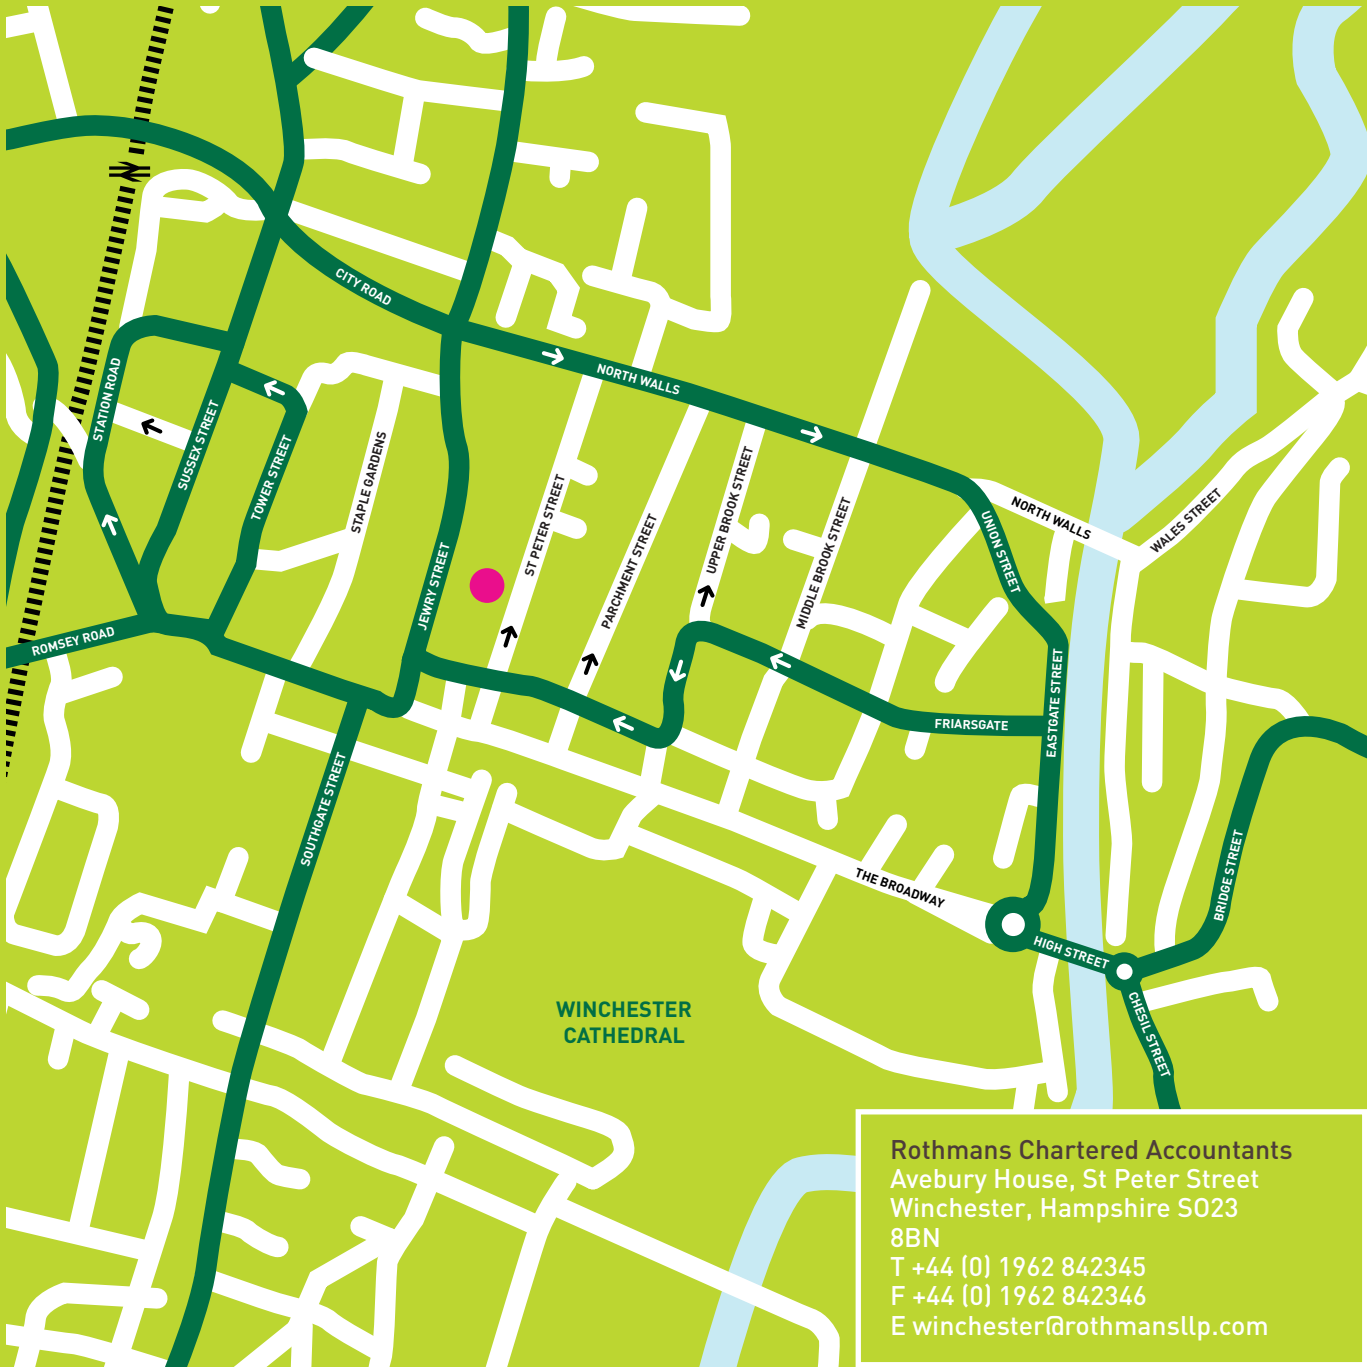

John Poulter Partner
johnpoulter@rothmansllp.com

Jonathan Poulter Partner
jonathanpoulter@rothmansllp.com

Sue Sullivan Partner
suesullivan@rothmansllp.com

Rothmans Chartered Accountants
Avebury House, St Peter Street
Winchester, Hampshire S023
8BN
T +44 (0) 1962 842345
F +44 (0) 1962 842346
E winchester@rothmansllp.com